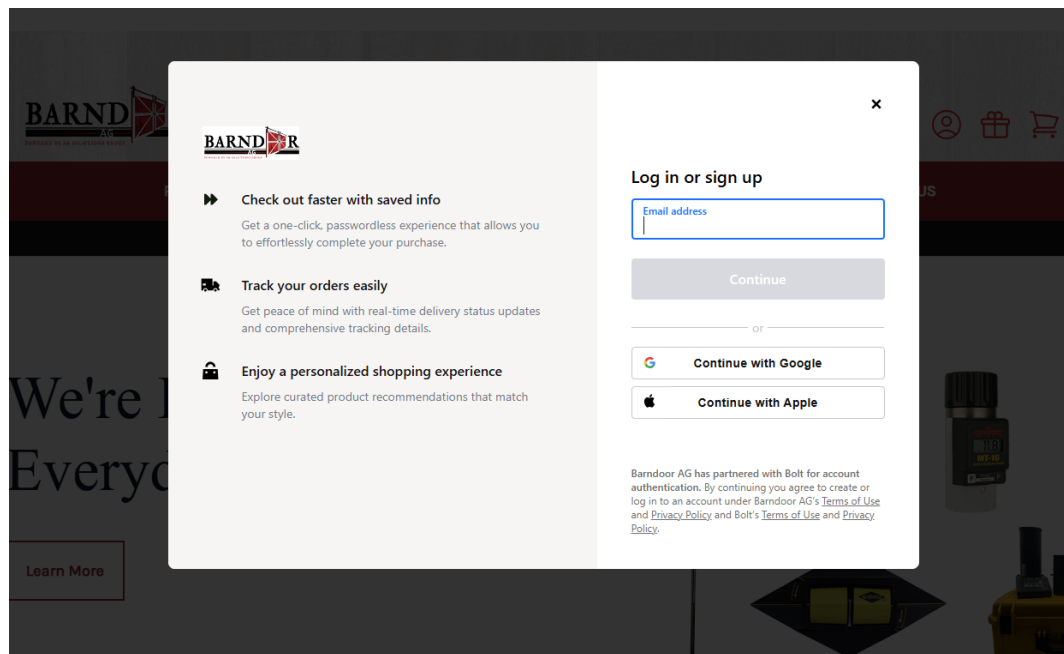

## Redeeming Farm Perks Via the Home page:

Sign in to account -

Door Ag!

Enter your email

A 6-digit code will be sent to your email → Enter code

Redeem Rewards –

Click the “Get Rewarded” button in the bottom left corner of the screen