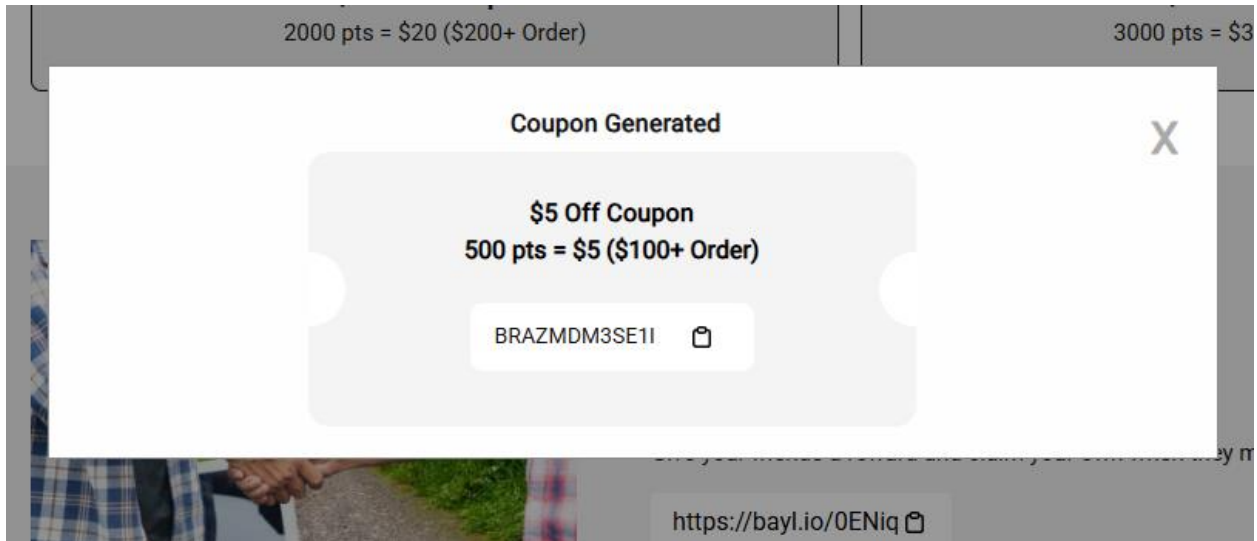

Click continue → Copy the code

Go to checkout (*Ensure ALL the products you are wanting to purchase are in your cart*) → Click “Add Coupon”