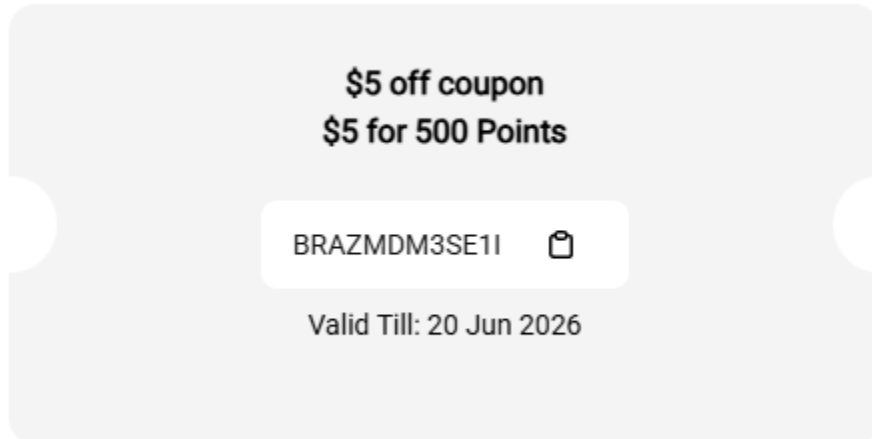

Notes:

Coupons cannot be stacked. Customers can only use one coupon per order.

Coupons cannot be used with discounts.

In order to apply your coupon to the order you will need to spend the following –

- *$5 off coupon (must spend minimum of $100)*
- *$10 off coupon (must spend minimum of $100)*
- *$20 off coupon (must spend minimum of $200)*
- *$30 off coupon (must spend minimum of $300)*
- *$15 off for Referring or being Referred by a friend (must spend minimum of $100)*
- *This includes the Teir Entry Coupons –*
  - *Gold $15 Tier Entry Reward Coupon (must spend minimum of $100)*
  - *Diamond $20 Tier Entry Reward Coupon (must spend minimum of $200)*

These coupons will expire 45 days after issued. The coupon's expiration will be displayed at the bottom of the Farm Perks page when signed in.

Example. –

*Exclusions apply