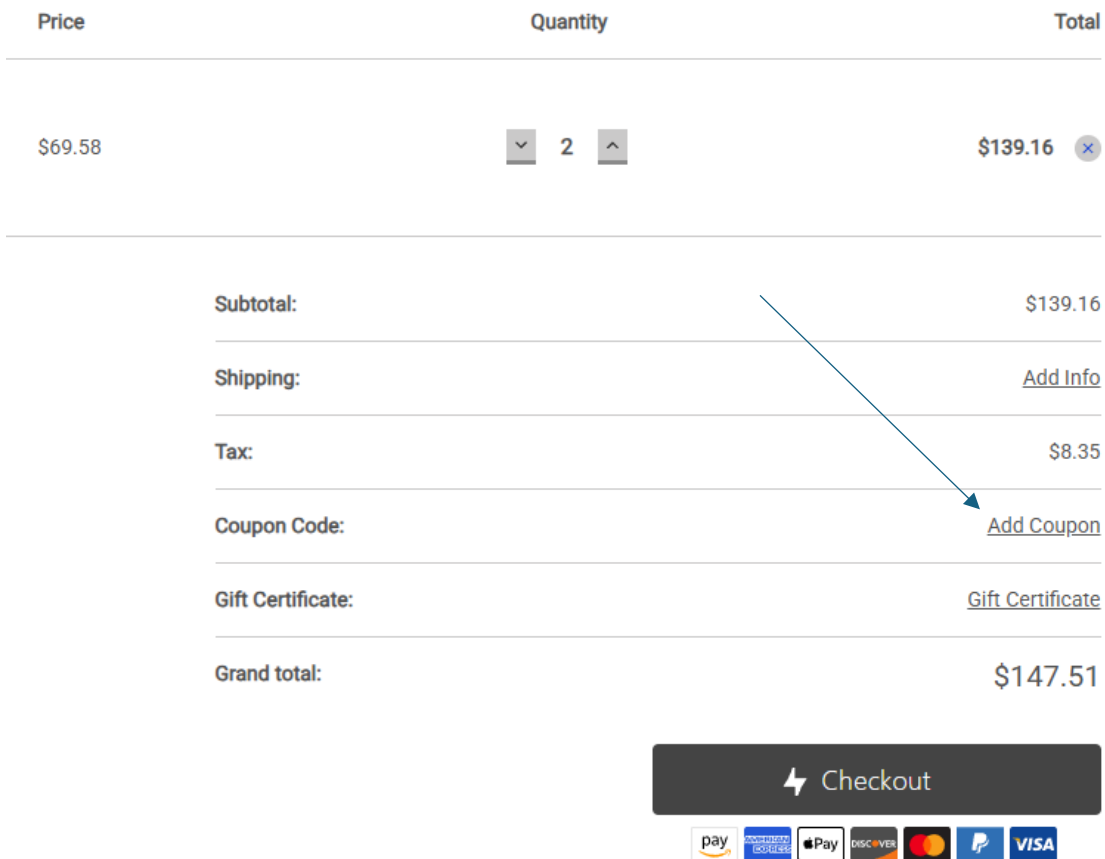

### \$10 Off Coupon

1000 pts = \$10 (\$100+ Order)

### \$20 Off Coupon

2000 pts = \$20 (\$200+ Order)

### \$30 Off Coupon

3000 pts = \$30 (\$300+ Order)

Click continue → Copy the code

Go to checkout (*Ensure ALL the products you are wanting to purchase are in your cart*) → Click “Add Coupon”

Paste the coupon code and click apply